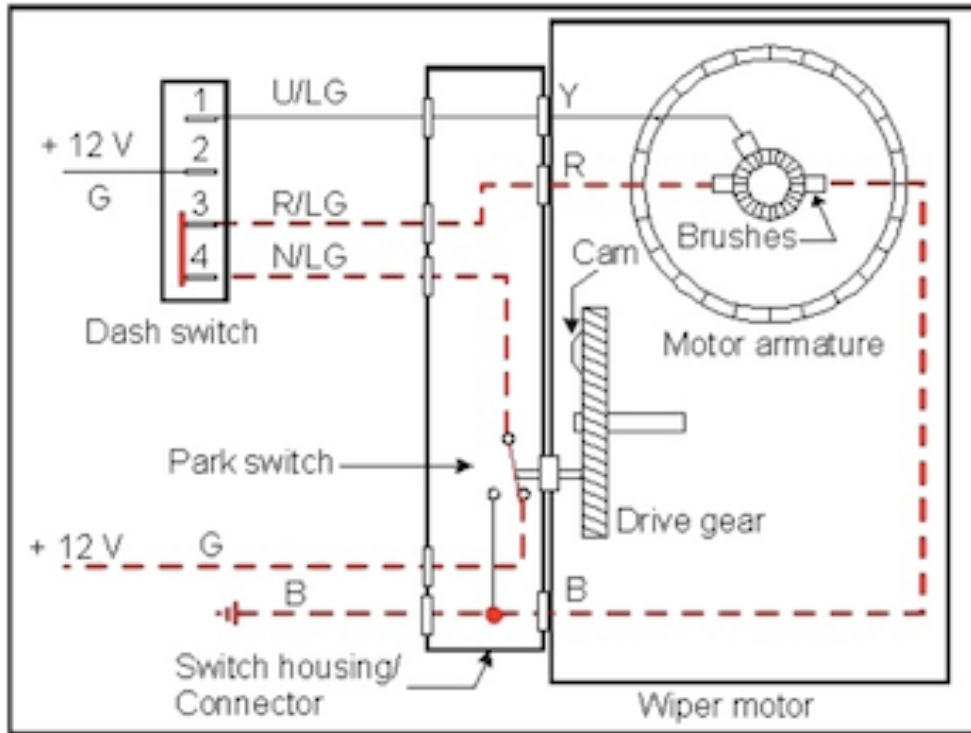

AC DELCO WIPER MOTOR SWITCHING POSITIONS

FIGURE 1 - SWITCH IN **NORMAL** (low speed) POSITION

FIGURE 2 - SWITCH IN **HIGH** POSITION

AC DELCO WIPER MOTOR SWITCHING POSITIONS

FIGURE 3 - SWITCH OFF, WIPERS **NOT** IN PARK POSITION

FIGURE 4 - SWITCH OFF, WIPERS **IN** PARK POSITION