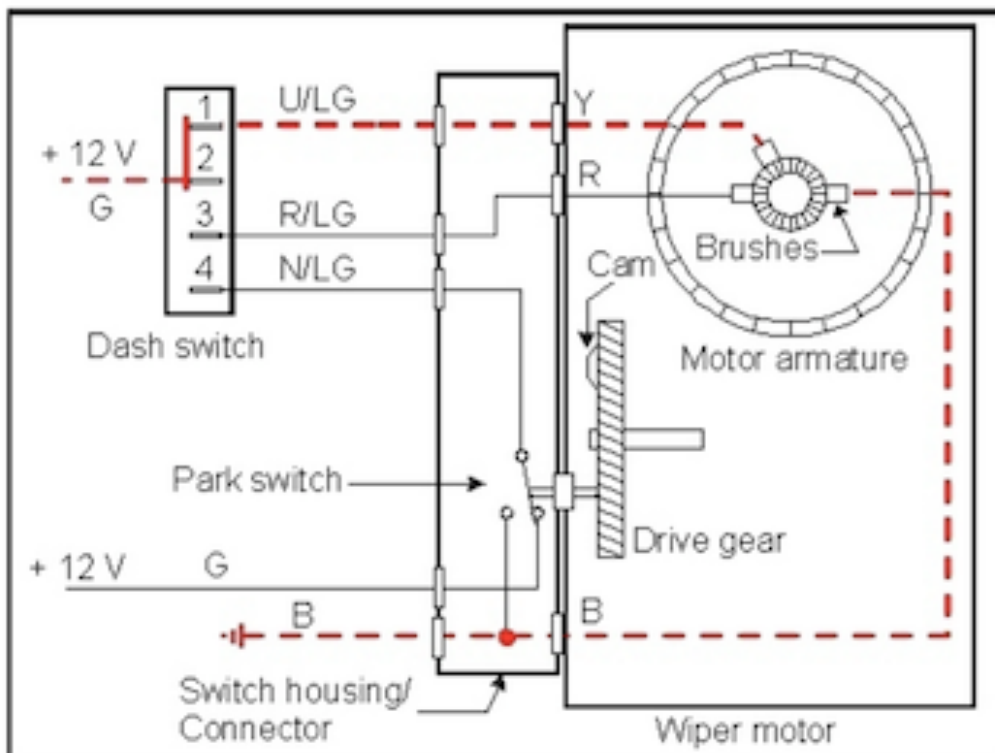

AC DELCO WIPER MOTOR SWITCHING POSITIONS

FIGURE 1 - SWITCH IN **NORMAL** (low speed) POSITION

FIGURE 2 - SWITCH IN **HIGH** POSITION

AC DELCO WIPER MOTOR SWITCHING POSITIONS

FIGURE 3 - SWITCH OFF, WIPERS **NOT** IN PARK POSITION

FIGURE 4 - SWITCH OFF, WIPERS **IN** PARK POSITION