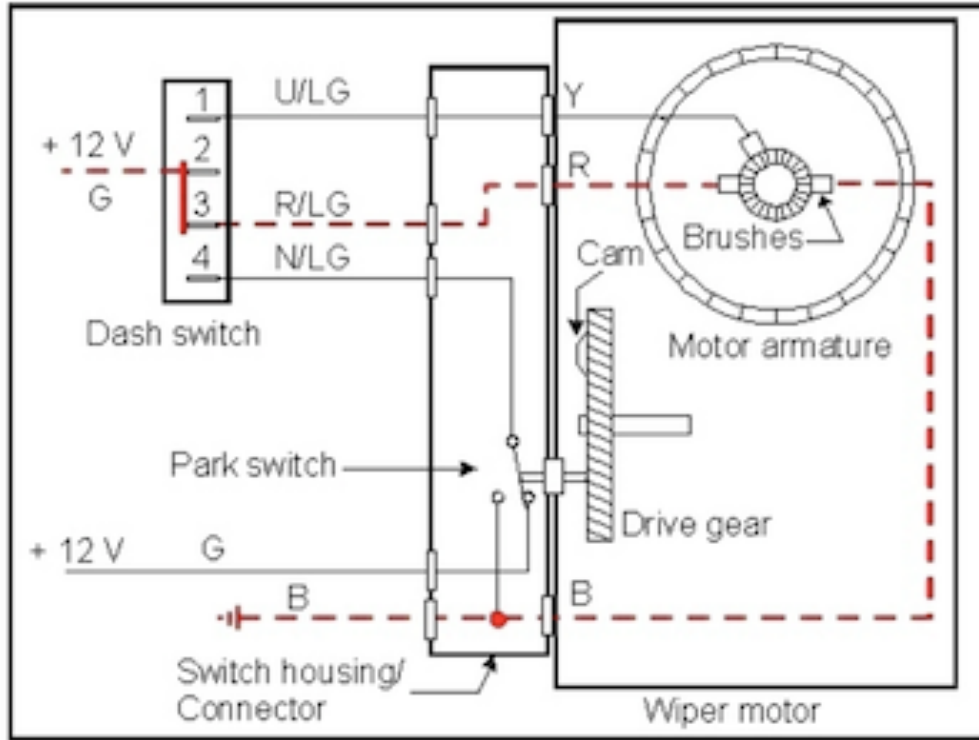

AC DELCO WIPER MOTOR SWITCHING POSITIONS

FIGURE 1 - SWITCH IN **NORMAL** (low speed) POSITION

FIGURE 2 - SWITCH IN **HIGH** POSITION

AC DELCO WIPER MOTOR SWITCHING POSITIONS

FIGURE 3 - SWITCH OFF, WIPERS **NOT** IN PARK POSITION

FIGURE 4 - SWITCH OFF, WIPERS **IN** PARK POSITION