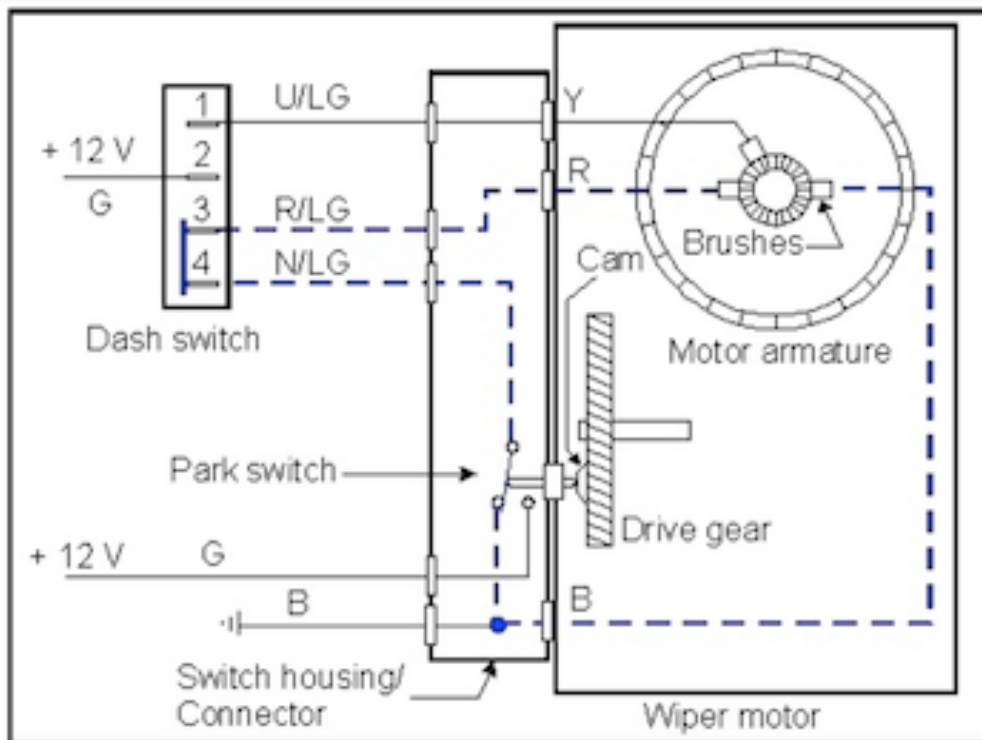

AC DELCO WIPER MOTOR SWITCHING POSITIONS

FIGURE 1 - SWITCH IN **NORMAL** (low speed) POSITION

FIGURE 2 - SWITCH IN **HIGH** POSITION

AC DELCO WIPER MOTOR SWITCHING POSITIONS

FIGURE 3 - SWITCH OFF, WIPERS **NOT** IN PARK POSITION

FIGURE 4 - SWITCH OFF, WIPERS **IN** PARK POSITION