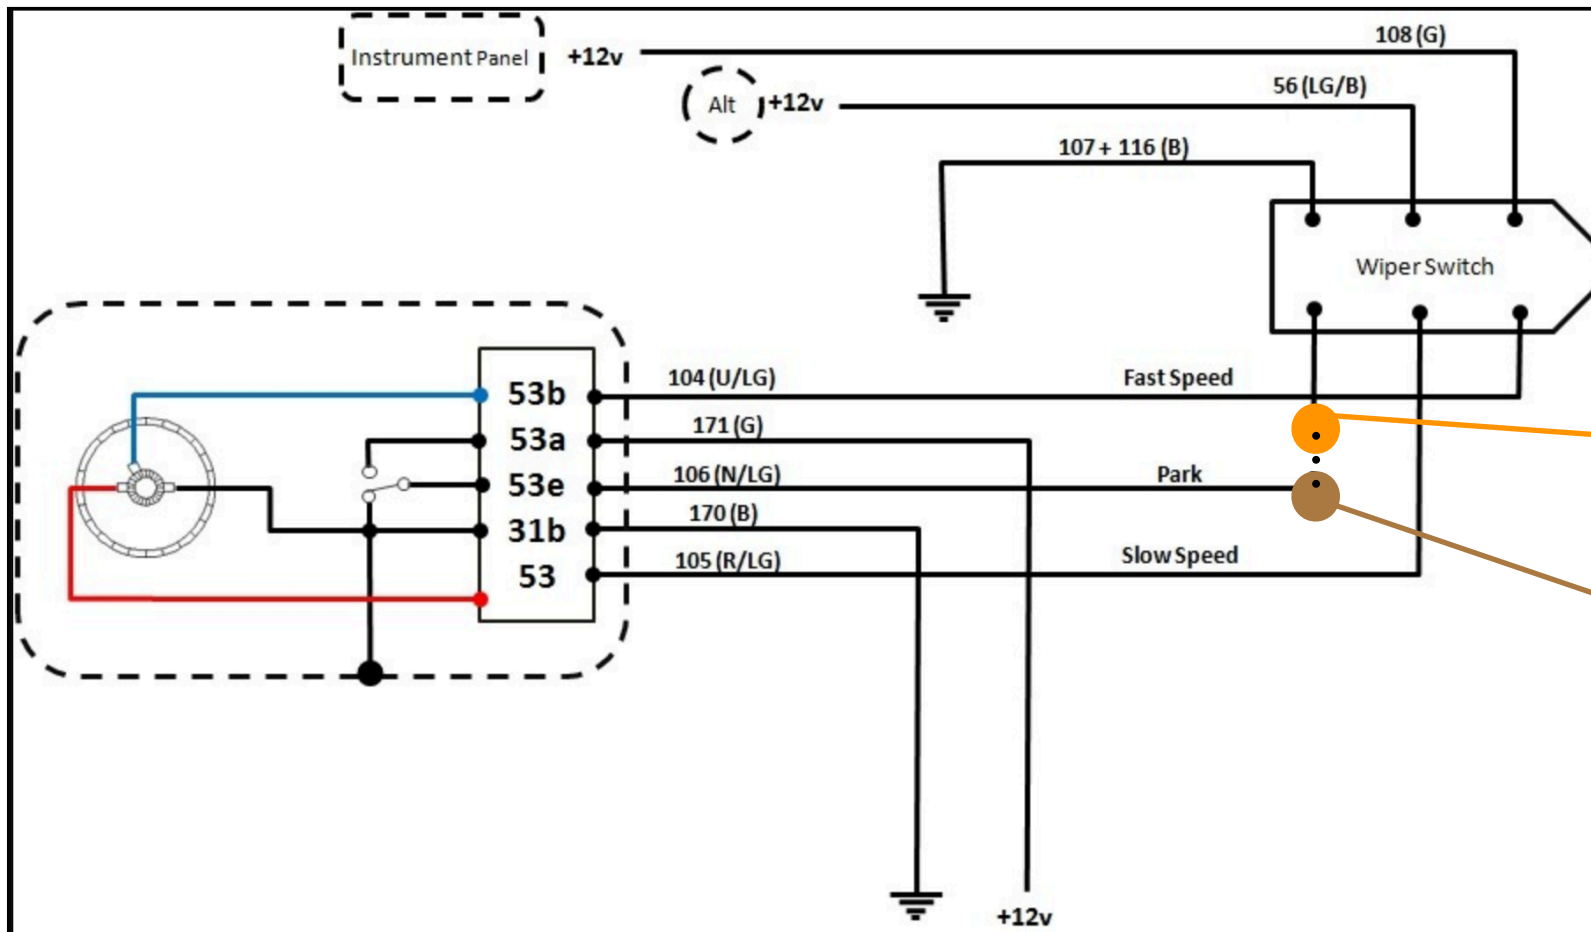

# RWTM INSTALLATION DIAGRAM FOR AC DELCO WIPER MOTOR

**RWTM**

Terminal 3  
(or Orange wire  
on earlier RHLM  
version)

Terminal 5  
(or Brown wire  
on earlier RHLM  
version)

**NOTE:** All other connections are as per standard Installation Instructions.